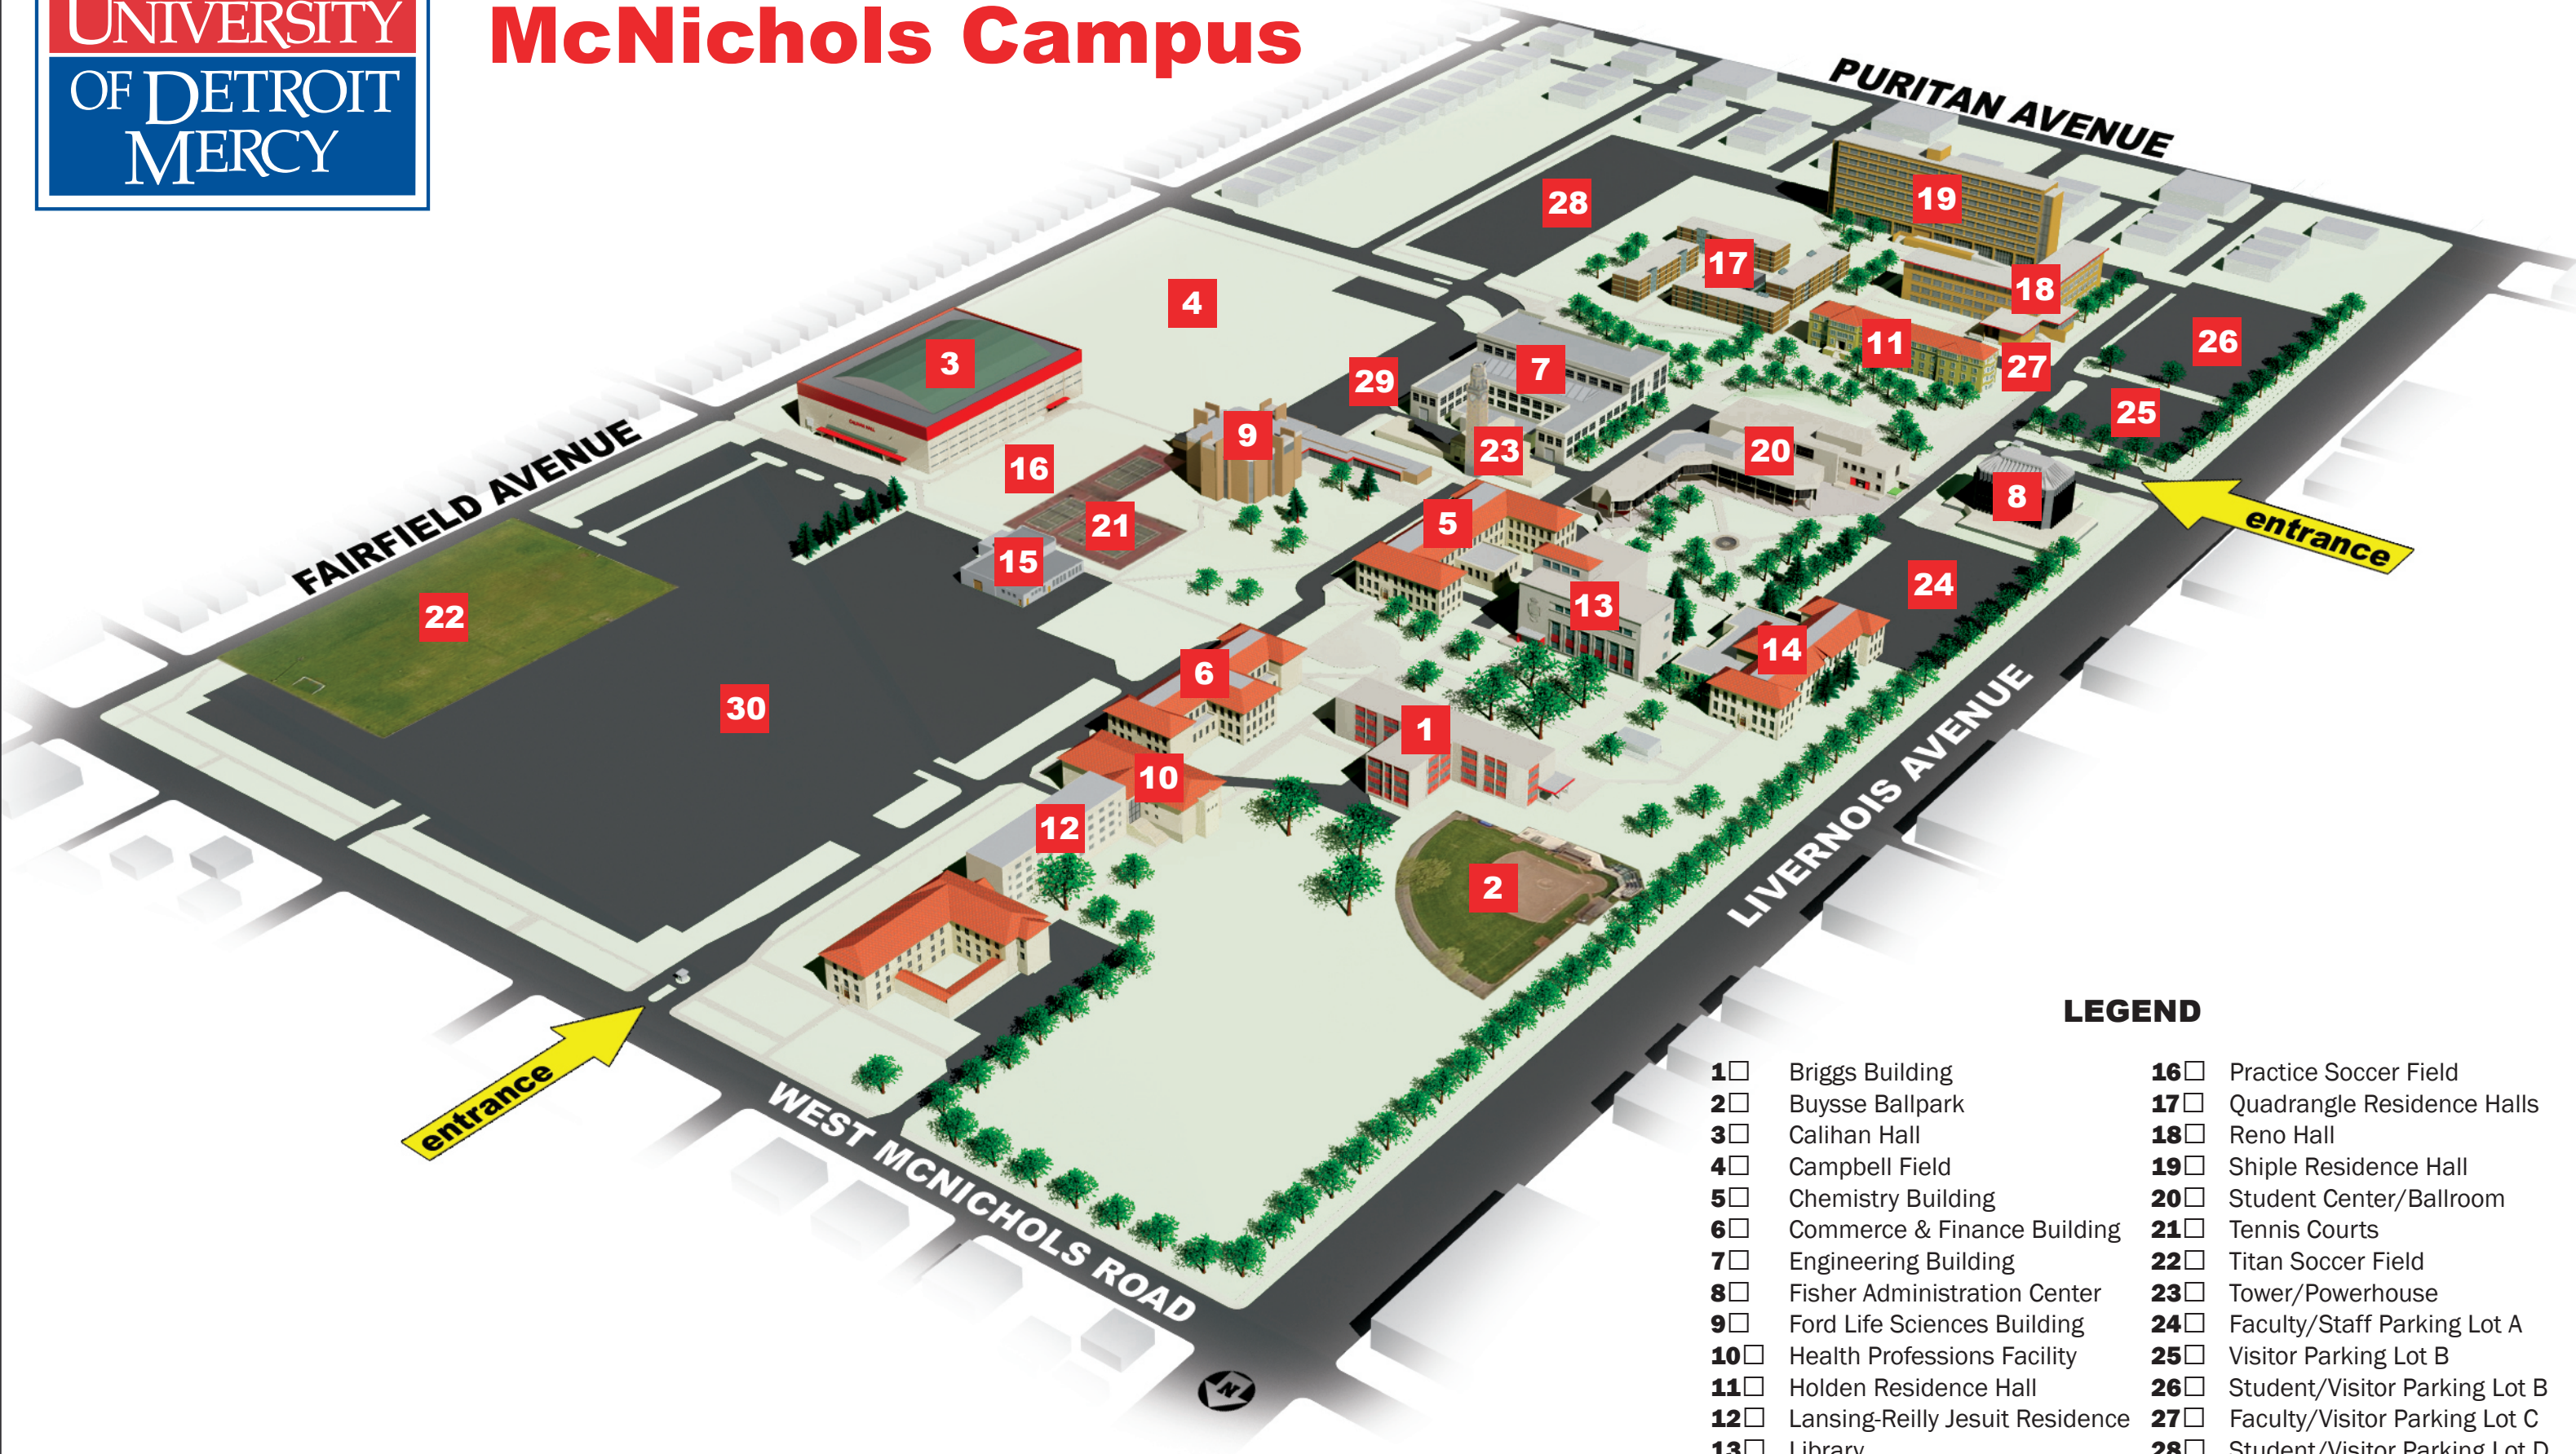

McNichols Campus

LEGEND

- | | | | |
|----|---------------------------------|----|-------------------------------|
| 1 | Briggs Building | 16 | Practice Soccer Field |
| 2 | Buyse Ballpark | 17 | Quadrangle Residence Halls |
| 3 | Calihan Hall | 18 | Reno Hall |
| 4 | Campbell Field | 19 | Shiple Residence Hall |
| 5 | Chemistry Building | 20 | Student Center/Ballroom |
| 6 | Commerce & Finance Building | 21 | Tennis Courts |
| 7 | Engineering Building | 22 | Titan Soccer Field |
| 8 | Fisher Administration Center | 23 | Tower/Powerhouse |
| 9 | Ford Life Sciences Building | 24 | Faculty/Staff Parking Lot A |
| 10 | Health Professions Facility | 25 | Visitor Parking Lot B |
| 11 | Holden Residence Hall | 26 | Student/Visitor Parking Lot B |
| 12 | Lansing-Reilly Jesuit Residence | 27 | Faculty/Visitor Parking Lot C |
| 13 | Library | 28 | Student/Visitor Parking Lot D |
| 14 | Loranger Architecture Building | 29 | Faculty/Staff Parking Lot E |
| 15 | Physical Plant/Receiving | 30 | Student/Visitor Parking Lot F |

Shaded areas indicate parking lots and thoroughfares.
Revised 12/06